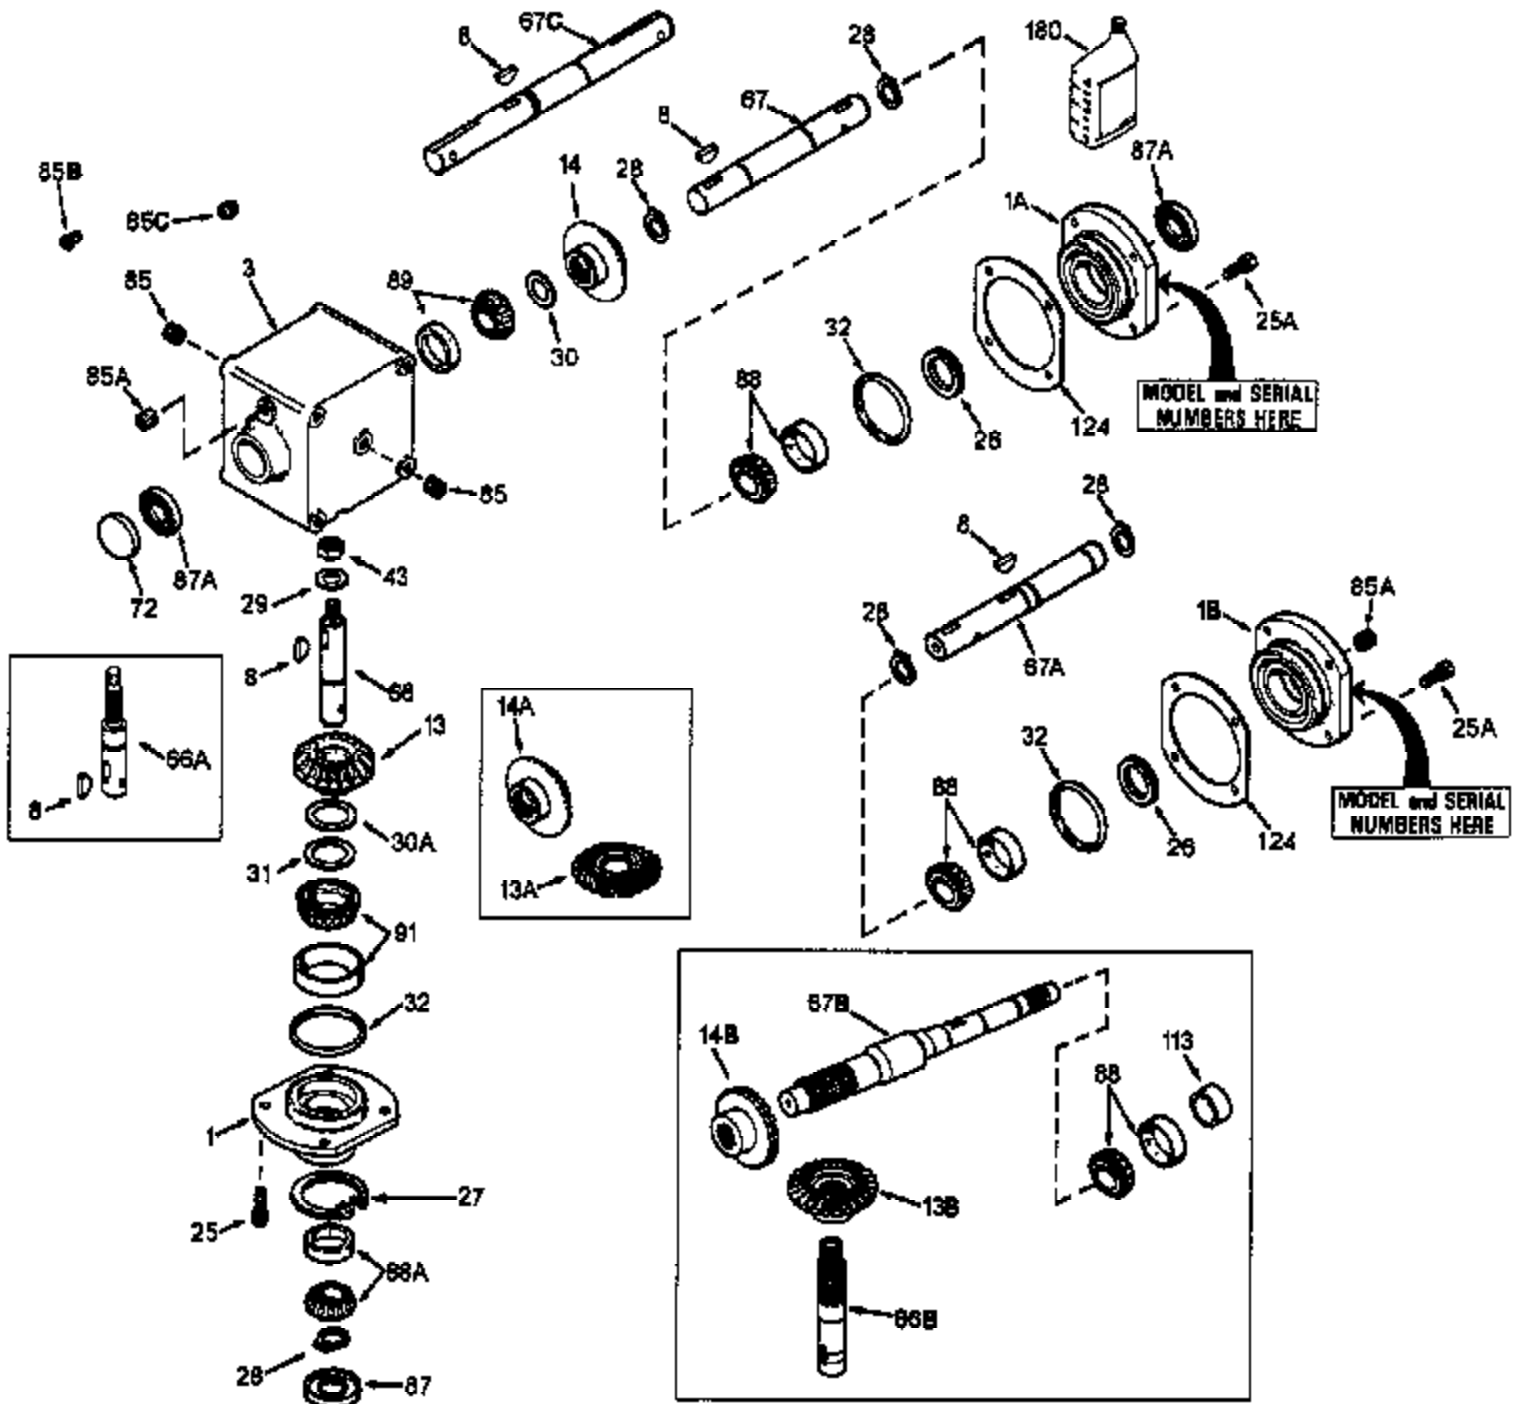

JOIST

DAS ORIGINAL

ILLUSTRATION SHOWS TYPICAL PARTS ONLY. ORDER BY PART NUMBER. PARTS NOT LISTED ARE SUPPLIED BY OEM.

Ref #	Part Number	Qty	Description
	794420		RA Drive Head Ass'y (Incl. 1 thru 124)
1A	786105		Retainer Cap
1	786104A		Retainer Cap
3	770076		Right Angle Drive Housing
8	792114		Woodruff Key No. 807
13A	778301		Spiral Bevel Gear & Pinion (25 & 26 t eeth)
25	792037		Screw, 5/16-18 x 1"
25A	792037		Screw, 5/16-18 x 1"
26	780137		Load Ring
27	792112		Retaining Ring
28	792113		Retaining Ring
29	792115		Flat Washer
30	780131	1100-1100-041	Shim Page 2 of 2
31	780138	Peerless	Shim
32	788063		"O" Ring
43	792110A		Hex Jam Nut, 3/4-16
66	776254		Input Shaft (5.48" long)
67	776222		Output Shaft (7-17/32" long)
72	792111		Plug
85C	792118		Relief Valve
85	792116		Pipe Plug, 1/4-18
85A	792039		Pipe Plug, 1/8"
87	788064		Oil Seal
87A	788065		Oil Seal
88	780132		Bearing & Cup Ass'y (SEE REPAIR MANUA L)
88A	780132		Bearing & Cup Ass'y (SEE REPAIR MANUA L)
89	780132		Bearing & Cup Ass'y (SEE REPAIR MANUA L)
91	780134		Bearing & Cup Ass'y (SEE REPAIR MANUA L)
124	780136		Retainer Cap Shim
180	730229A		Gear Oil 80W90